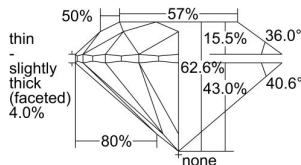

GIA®

FACSIMILE

GIA REPORT 7418462970

Verify this report at GIA.edu

GIA NATURAL DIAMOND DOSSIER®

December 01, 2021
GIA Report Number **7418462970**
Shape and Cutting Style ..... **Round Brilliant**
Measurements ..... **5.00 - 5.07 x 3.15 mm**

GRADING RESULTS

Carat Weight ..... **0.50 carat**
Color Grade ..... **G**
Clarity Grade **S11**
Cut Grade ..... **Excellent**

ADDITIONAL GRADING INFORMATION

Polish ..... **Excellent**
Symmetry ..... **Very Good**
Fluorescence ..... **None**
Clarity Characteristics ..... **Crystal, Cloud**
Inscription(s): **GIA 7418462970**

PROPORTIONS

Profile to actual proportions

GRADING SCALES

GIA COLOR SCALE

COLORESS	D
	E
	F
	G
	H
	I
	J
NEAR COLORESS	K
	L
Faint	M
	N
	O
	P
Very Light	R
	S
	T
	U
	V
Light	W
	X
	Y
	Z

GIA CLARITY SCALE

VERY VERY SLIGHTLY INCLUDED	FLAWLESS
	INTERNALLY FLAWLESS
VERY SLIGHTLY INCLUDED	VVS₁
	VVS₂
SLIGHTLY INCLUDED	VS₁
	VS₂
INCLUDED	I₁
	I₂
	I₃

GIA CUT SCALE

EXCELLENT
VERY GOOD
GOOD
FAIR
POOR